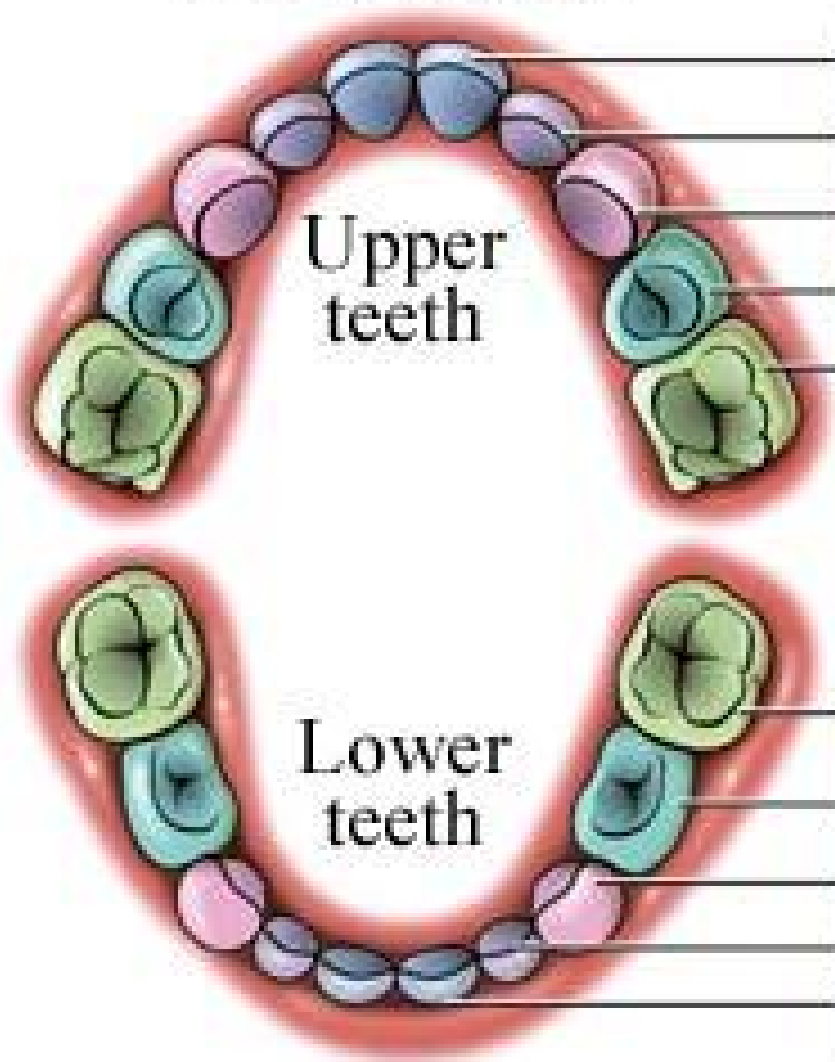

Primary teeth

Erupt

Shed

Upper teeth

Lower teeth

Central incisor	8–12 mos.	6–7 yrs.
Lateral incisor	9–13 mos.	7–8 yrs.
Canine (cuspid)	16–22 mos.	10–12 yrs.
First molar	13–19 mos.	9–11 yrs.
Second molar	25–33 mos.	10–12 yrs.
Second molar	23–31 mos.	10–12 yrs.
First molar	14–18 mos.	9–11 yrs.
Canine (cuspid)	17–23 mos.	9–12 yrs.
Lateral incisor	10–16 mos.	7–8 yrs.
Central incisor	6–10 mos.	6–7 yrs.